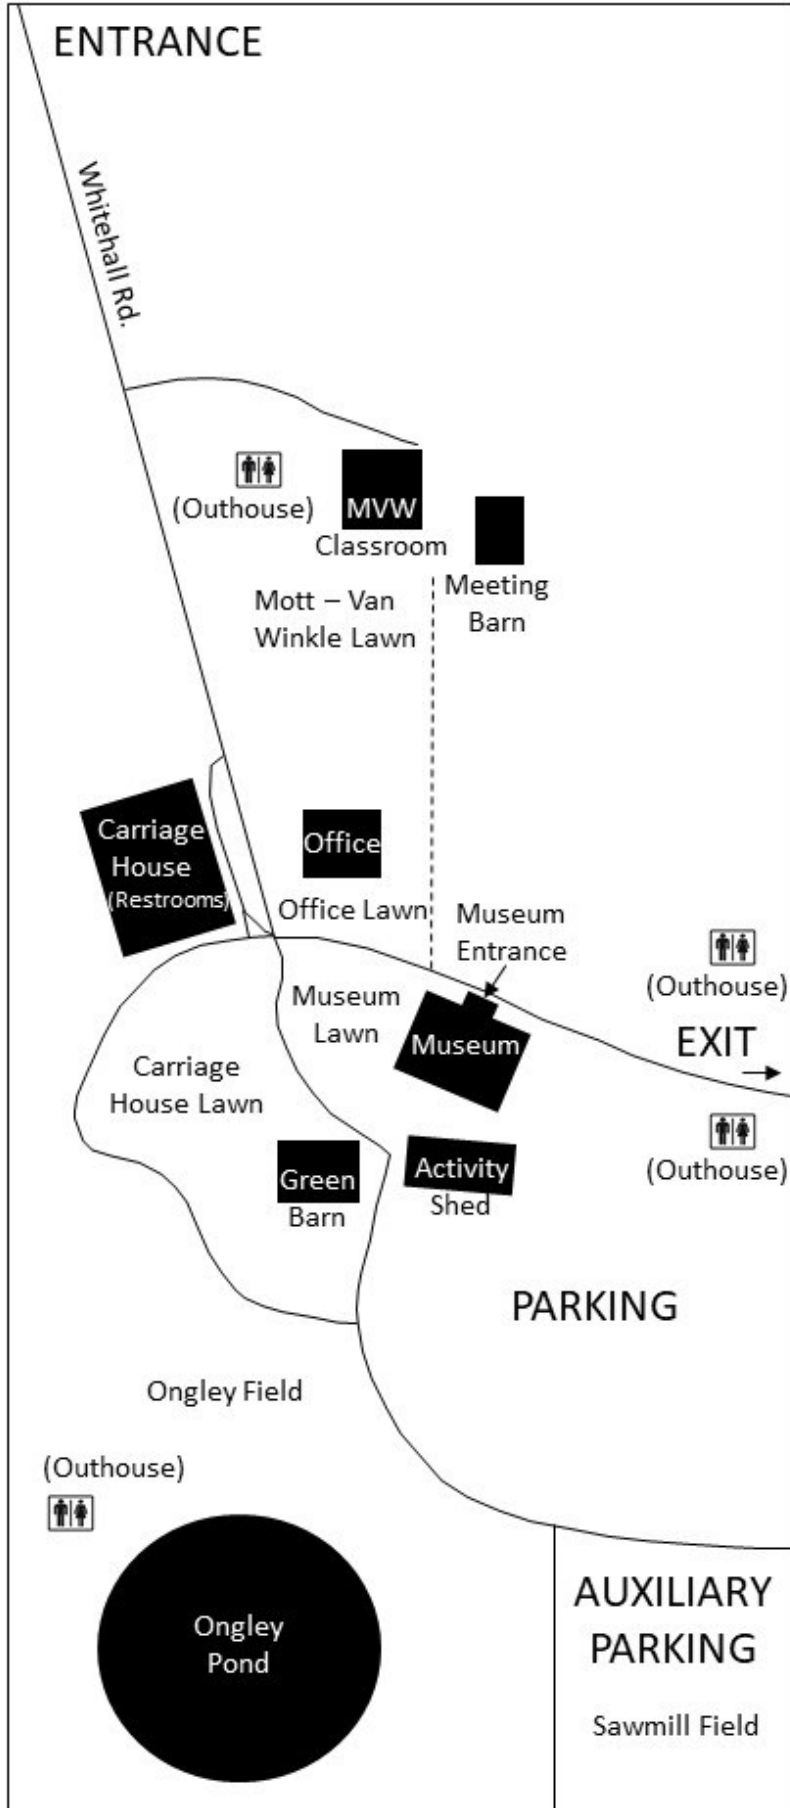

3:00 - 3:45 pm

The 9th Annual Ray & Jean Packard Turtle Races: Carrie Szwed.....Behind the Museum

RAFFLE DRAWING AT 4 PM!

4:15 - 5:00 pm

Opossums: Ferncroft Wildlife Rescue.....Carriage House
Music by Ian Campbell.....Museum Lawn